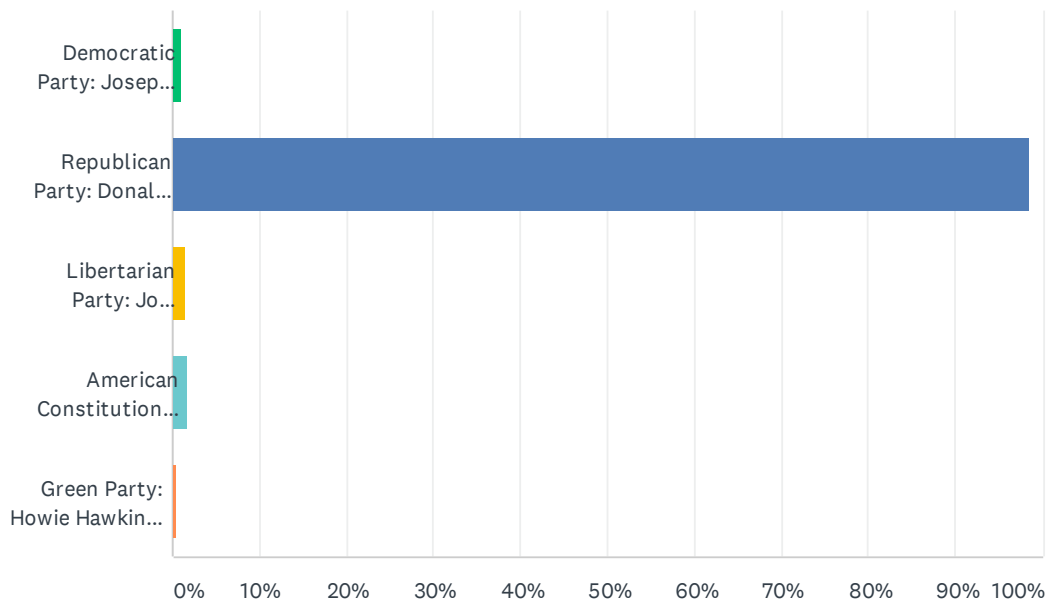

Q1 The candidates are listed in the order that they will appear on the ballot. Vote for all the candidates that you approve of:

Answered: 753 Skipped: 4

ANSWER CHOICES	RESPONSES	
Democratic Party: Joseph R. Biden, Kamala D. Harris	1.06%	8
Republican Party: Donald J. Trump, Michael R. Pence	98.54%	742
Libertarian Party: Jo Jorgensen, Jeremy "Spike" Cohen	1.46%	11
American Constitution Party: Don Blankenship, William Mohr	1.73%	13
Green Party: Howie Hawkins, Angela Nicole Walker	0.40%	3
Total Respondents: 753		

Q2 What issue(s) are important to as you consider your vote for President (list from the Pew Research Center). Vote for ALL your top issue(s):

Answered: 756 Skipped: 1

2020 WCS Presidential Straw Poll

ANSWER CHOICES	RESPONSES	
Economy	90.08%	681
Health Care	49.87%	377
Supreme Court Appointments	89.95%	680
The Coronavirus Outbreak	25.93%	196
Violent Crime	72.35%	547
Foreign Policy	64.02%	484
Gun Policy	67.20%	508
Race and Ethnic Inequality	15.87%	120
Climate Change	6.22%	47
Abortion	69.44%	525
Total Respondents: 756		