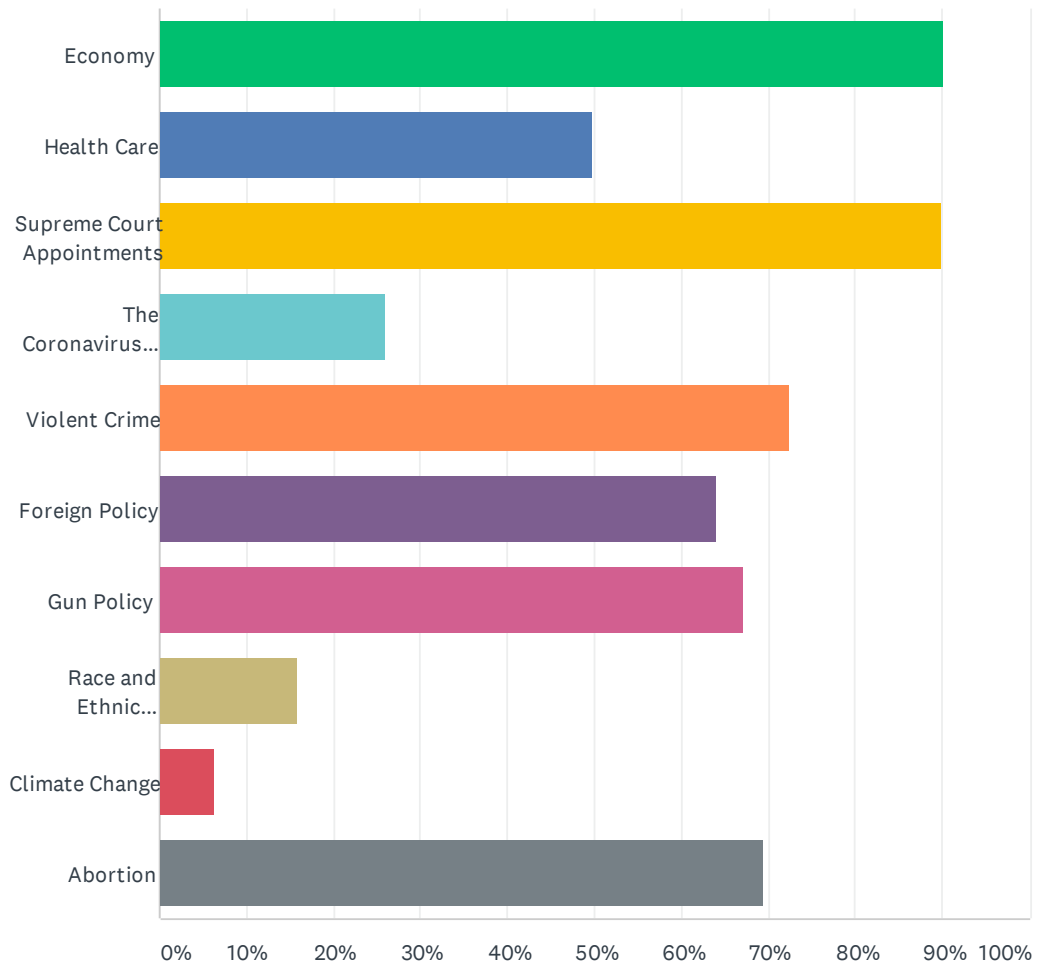

Q1 The candidates are listed in the order that they will appear on the ballot. Vote for all the candidates that you approve of:

Answered: 753 Skipped: 4

ANSWER CHOICES	RESPONSES	
Democratic Party: Joseph R. Biden, Kamala D. Harris	1.06%	8
Republican Party: Donald J. Trump, Michael R. Pence	98.54%	742
Libertarian Party: Jo Jorgensen, Jeremy "Spike" Cohen	1.46%	11
American Constitution Party: Don Blankenship, William Mohr	1.73%	13
Green Party: Howie Hawkins, Angela Nicole Walker	0.40%	3
Total Respondents: 753		

Q2 What issue(s) are important to as you consider your vote for President (list from the Pew Research Center). Vote for ALL your top issue(s):

Answered: 756 Skipped: 1

2020 WCS Presidential Straw Poll

ANSWER CHOICES	RESPONSES	
Economy	90.08%	681
Health Care	49.87%	377
Supreme Court Appointments	89.95%	680
The Coronavirus Outbreak	25.93%	196
Violent Crime	72.35%	547
Foreign Policy	64.02%	484
Gun Policy	67.20%	508
Race and Ethnic Inequality	15.87%	120
Climate Change	6.22%	47
Abortion	69.44%	525
Total Respondents: 756		